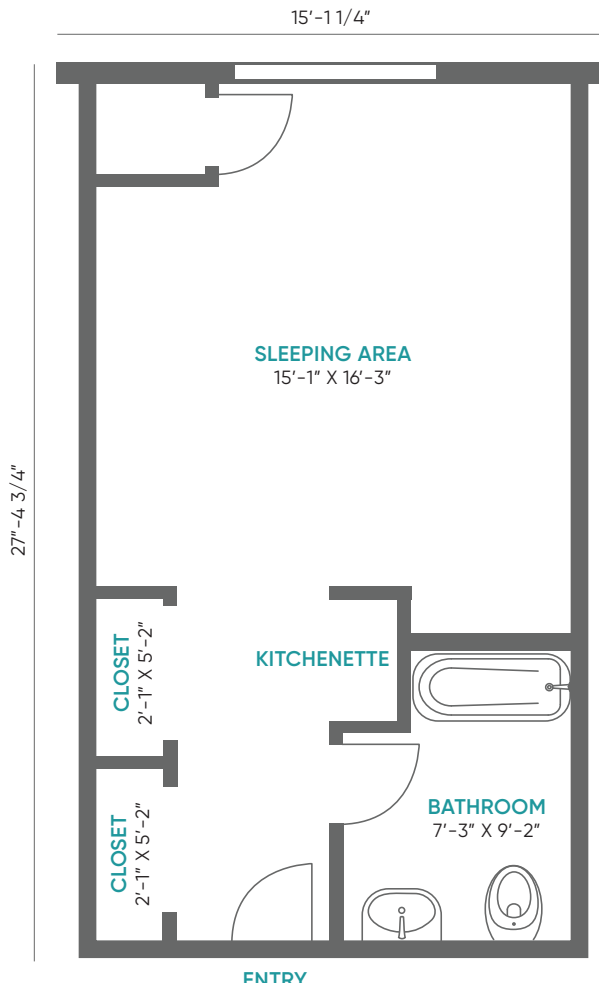

FLOOR PLAN OPTIONS - ASSISTED LIVING & MEMORY CARE

Assisted Living &
Memory Care
STUDIO
414 square feet

Assisted Living
DELUXE STUDIO
481 square feet

Assisted Living
ONE BEDROOM

624 square feet