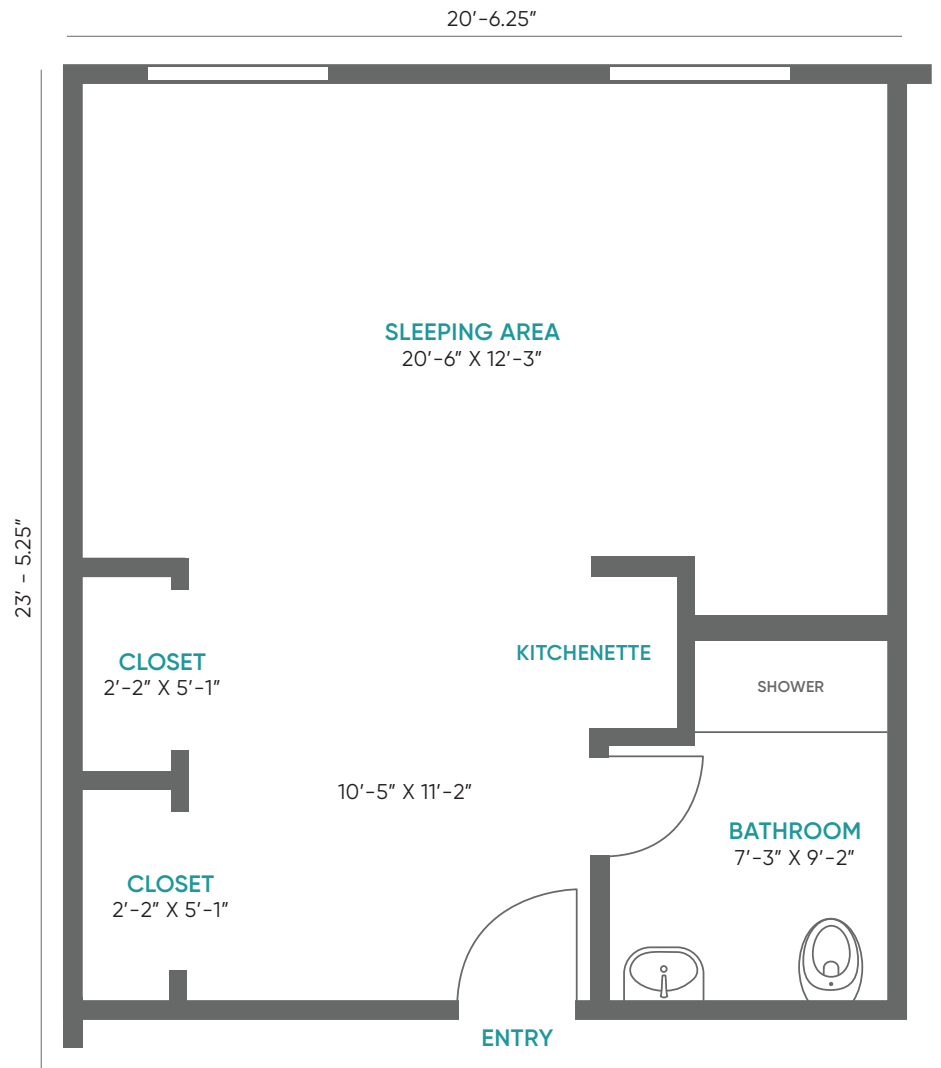

FLOOR PLAN OPTIONS - ASSISTED LIVING & MEMORY CARE

Assisted Living &
Memory Care
STUDIO
414 square feet

Assisted Living
DELUXE STUDIO
481 square feet

Assisted Living
ONE BEDROOM

624 square feet