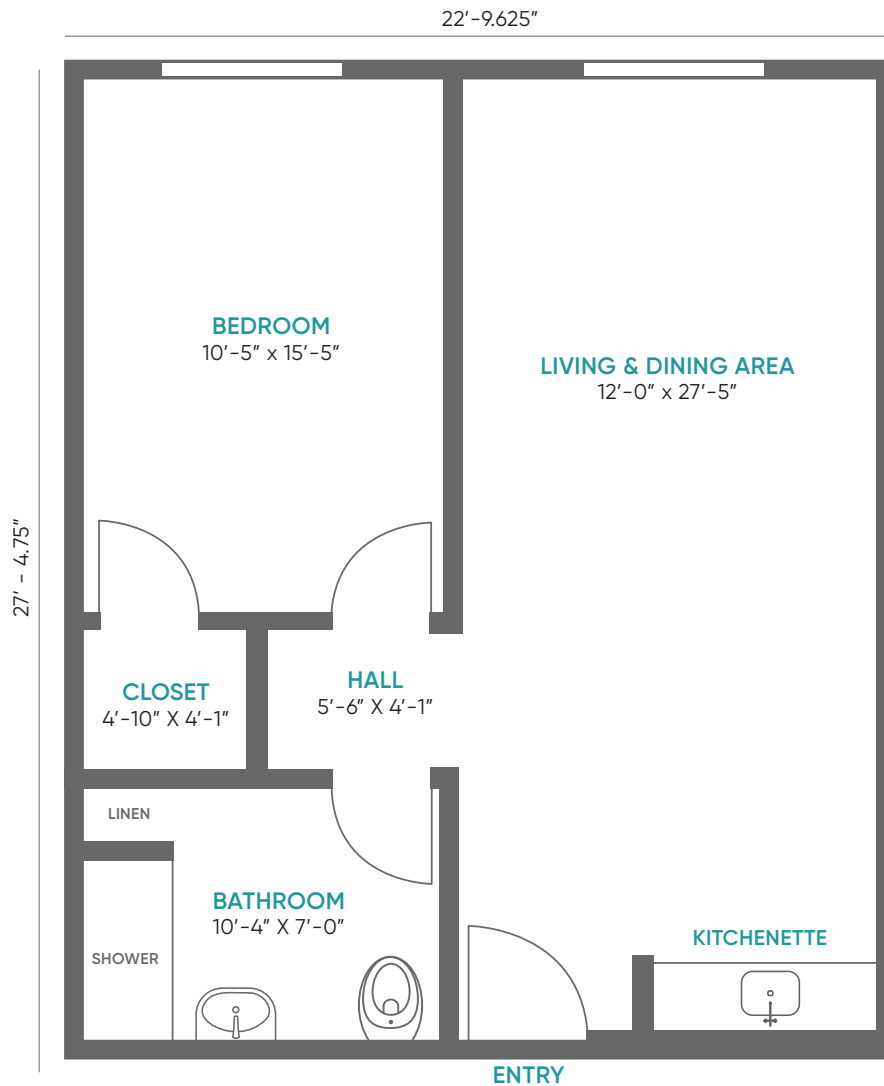

FLOOR PLAN OPTIONS - ASSISTED LIVING & MEMORY CARE

Assisted Living &
Memory Care
STUDIO
414 square feet

Assisted Living
DELUXE STUDIO
481 square feet

Assisted Living
ONE BEDROOM

624 square feet