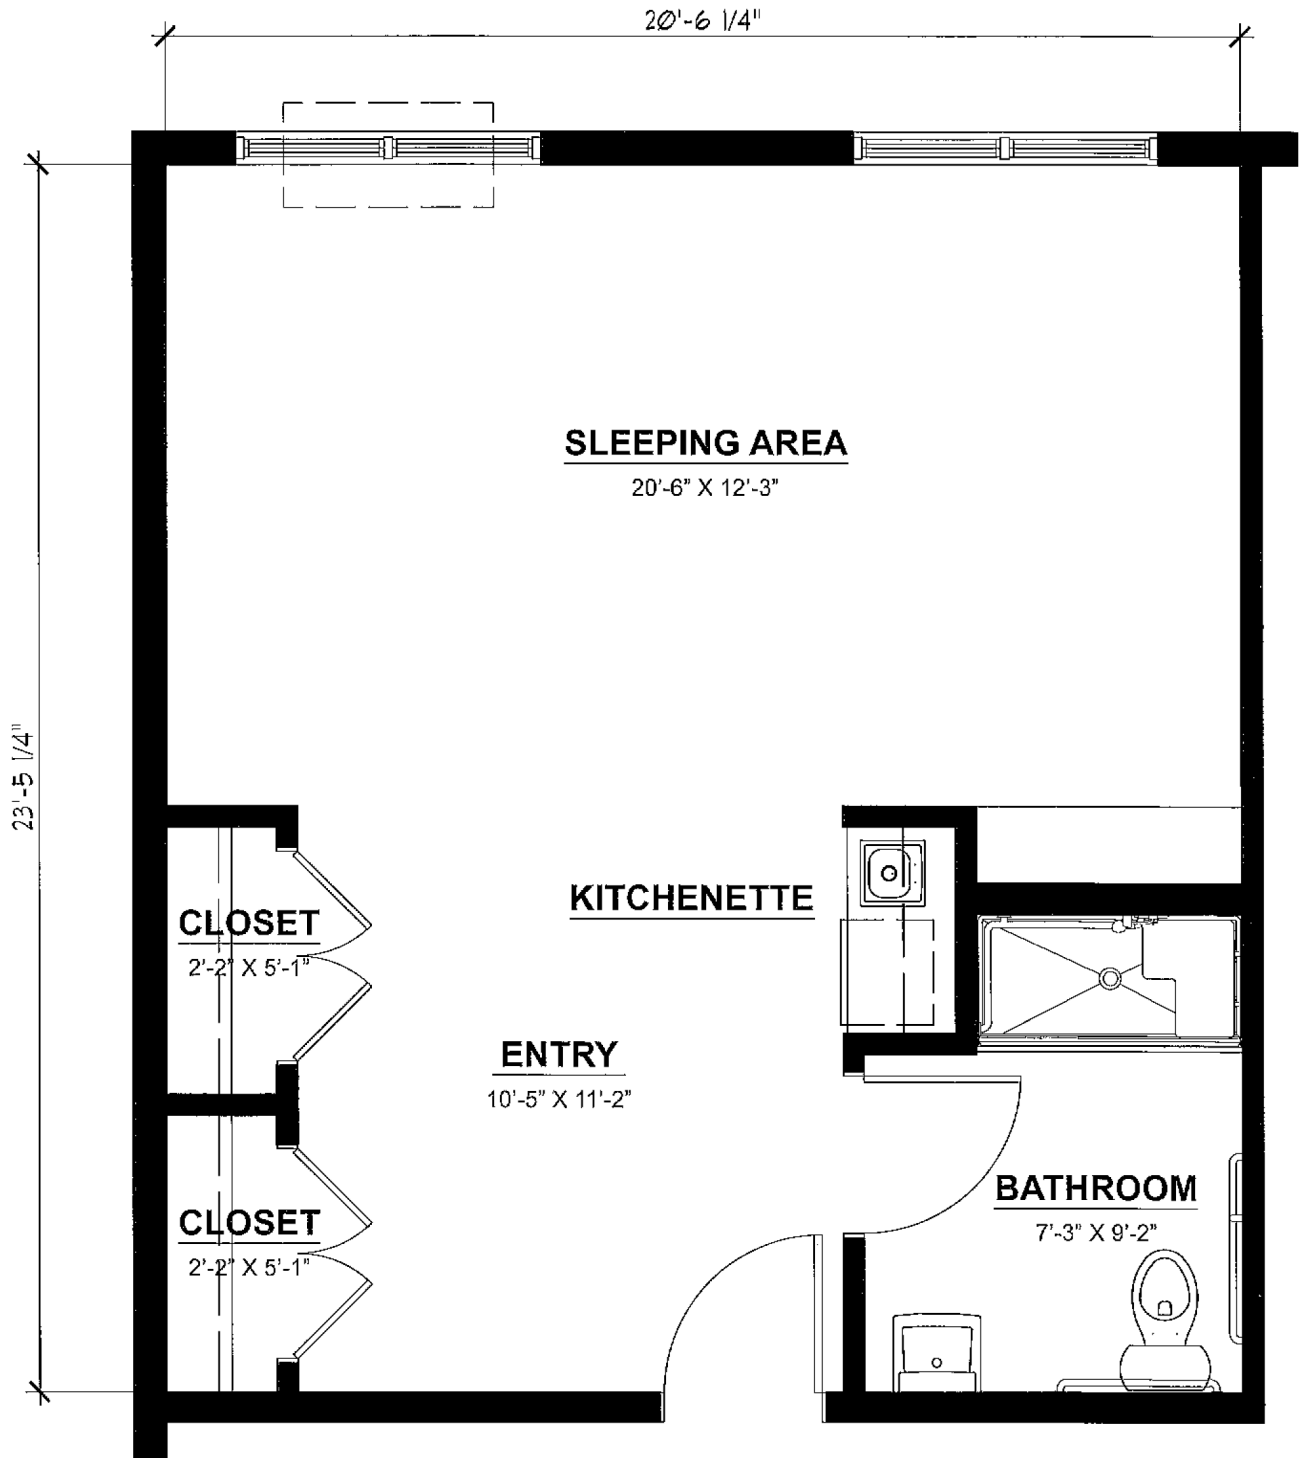

Deluxe Studio

481 Square Feet

Find Your Place With Us

ASSISTED LIVING MEMORY CARE

478 Hwy. 378, Lexington, SC 29072
<http://www.lakesideplacesc.com>