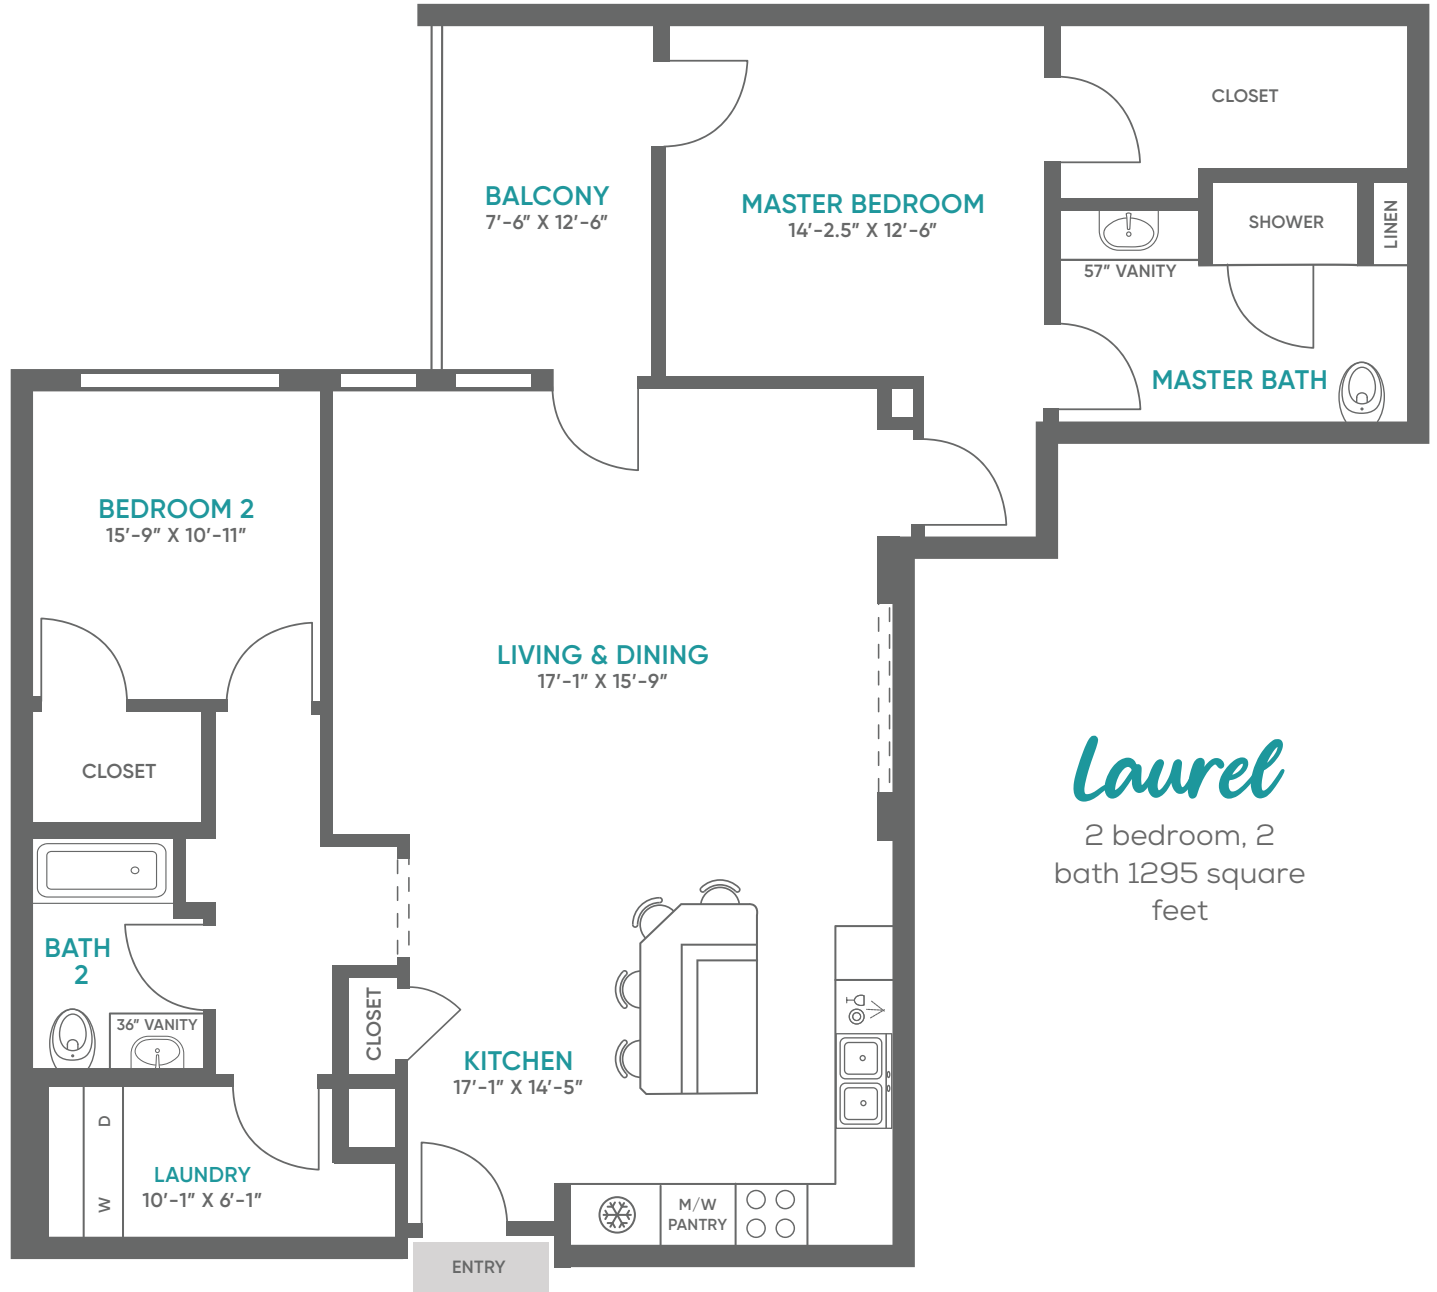

Dogwood

2 bedroom, 2 bath
1188 square feet

40" - 6"

Willow

2 bedroom, 2 bath
1425 square feet

42" -8"

Laurel
2 bedroom, 2
bath 1295 square
feet