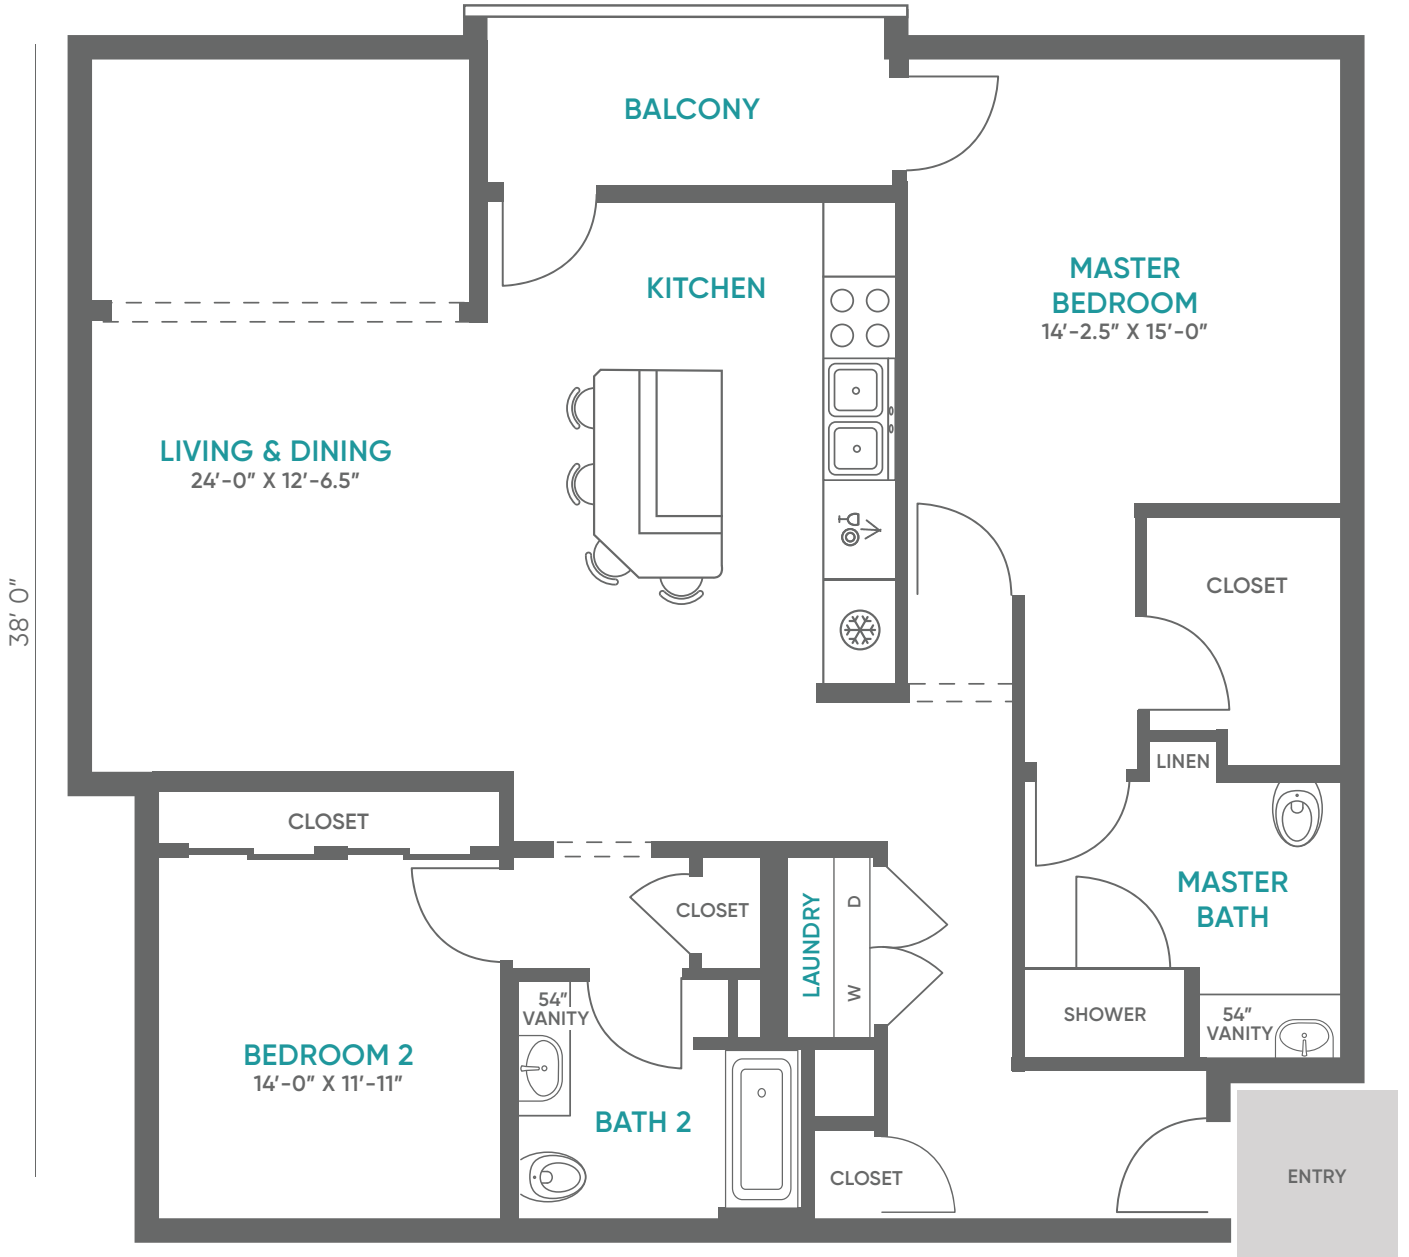

Dogwood

2 bedroom, 2 bath
1188 square feet

40" - 6"

Willow

2 bedroom, 2 bath
1425 square feet

42" -8"

Laurel
2 bedroom, 2
bath 1295 square
feet